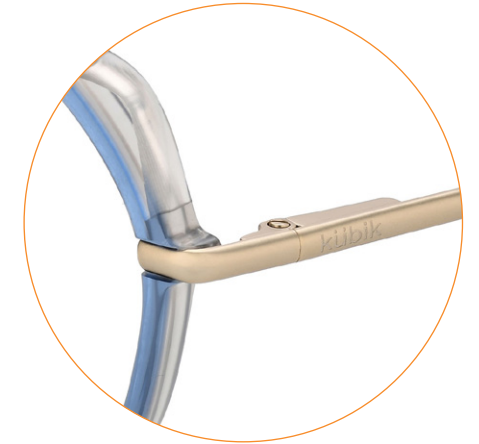

C3

| KK1091 |

Front Material	Acetate
Temple Material	Acetate
Lenses	Plastic
Size	54-41-18-145

C1

C2

C3

| KK2092 |

Front Material	Stainless Steel
Temple Material	Stainless Steel
Lenses	Plastic
Size	54-48-16-140

C1

C2

C3

| KK2093 |

Front Material	Acetate
Temple Material	Stainless Steel
Lenses	Plastic
Size	53-44-17-140

C1

C2

C3

| KK2094 |

Front Material	Acetate
Temple Material	Stainless Steel
Lenses	Plastic
Size	52-45-17-140

C1

C2

C3

”