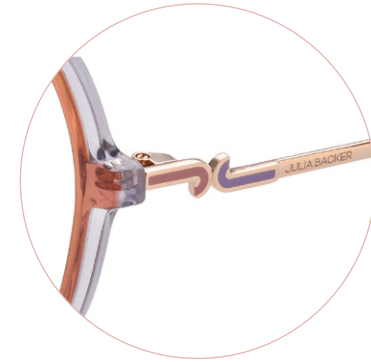

# JB 061C

54 48 X19 140

C1

C2

C3

C4

Acetate+Stainless Steel front | Stainless Steel temples | Plastic lenses

# JB 062C

51 43 X15 140

C1

C2

C3

C4

Acetate front | Stainless Steel temples | Plastic lenses

# JB 063M

53 45 X18 140

Stainless Steel front | Stainless Steel temples | Plastic lenses

# JB 064C

54 45 X 15 140

C1

C2

C3

C4

Acetate front | Stainless Steel temples | Plastic lenses